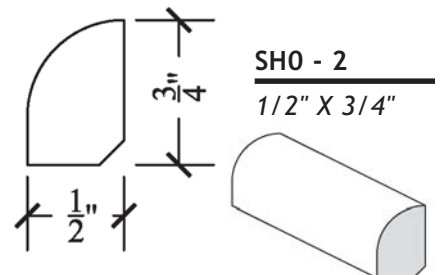

COVE / CHAIR RAIL

COV-142
13/16" X 3-1/2"

COV-143
1-1/16" X 4-5/8"

- SPECIES IN STOCK:**
- Alder (Clear)
 - Alder (Knotty)
 - Cherry
 - Maple (Hard White)
 - Mahogany (Khaya)
 - Poplar
 - Red Oak

ALL PROFILES SHOWN
55% ACTUAL SIZE

CHR-140
3/4" X 3"

CHR-141
3/4" X 2-3/16"

BASE SHOE / BACK BAND

SHO - 1
3/8" X 3/4"

ALL PROFILES SHOWN
50% ACTUAL SIZE

SHO - 2
1/2" X 3/4"

BAC - 244
5/8" X 1"

MULTIPLE SIZES OF S4S IN STOCK IN EIGHT SPECIES