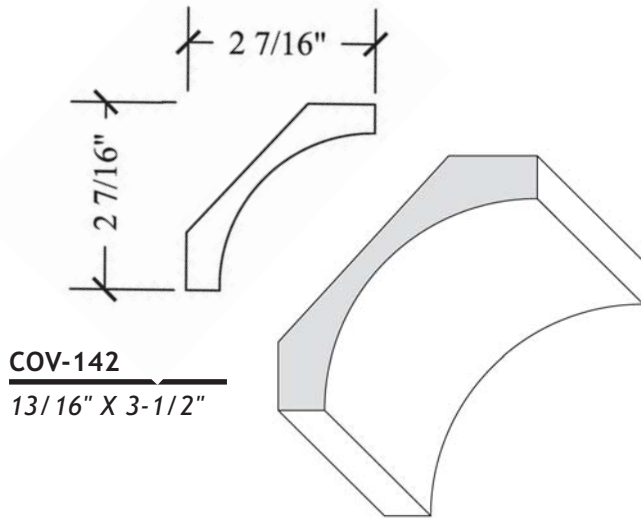

COVE / CHAIR RAIL

COV-142
13/16" X 3-1/2"

COV-143
1-1/16" X 4-5/8"

- SPECIES IN STOCK:**
- Alder (Clear)
 - Alder (Knotty)
 - Cherry
 - Maple (Hard White)
 - Mahogany (Khaya)
 - Poplar
 - Red Oak

ALL PROFILES SHOWN
55% ACTUAL SIZE

CHR-140
3/4" X 3"

CHR-141
3/4" X 2-3/16"

BASE SHOE / BACK BAND

SHO - 1
3/8" X 3/4"

ALL PROFILES SHOWN
50% ACTUAL SIZE

SHO - 2
1/2" X 3/4"

BAC - 244
5/8" X 1"

MULTIPLE SIZES OF S4S IN STOCK IN EIGHT SPECIES