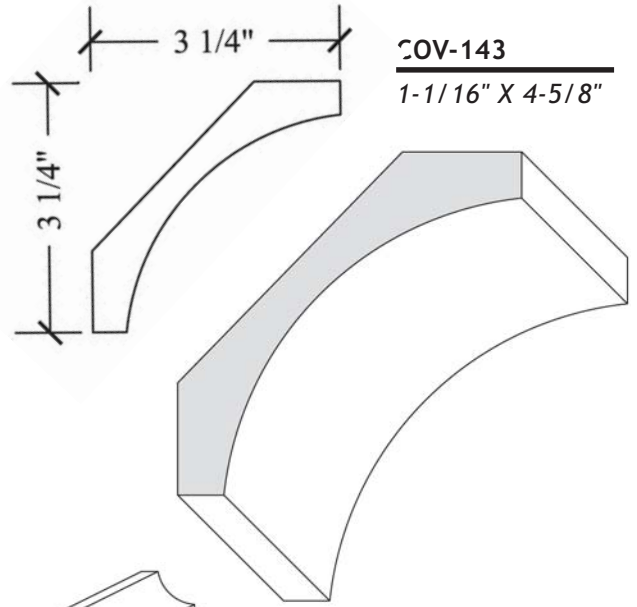

COVE / CHAIR RAIL

COV-142
13/16" X 3-1/2"

COV-143
1-1/16" X 4-5/8"

- SPECIES IN STOCK:**
- Alder (Clear)
 - Alder (Knotty)
 - Cherry
 - Maple (Hard White)
 - Mahogany (Khaya)
 - Poplar
 - Red Oak

ALL PROFILES SHOWN
55% ACTUAL SIZE

CHR-140
3/4" X 3"

CHR-141
3/4" X 2-3/16"

BASE SHOE / BACK BAND

SHO - 1
3/8" X 3/4"

ALL PROFILES SHOWN
50% ACTUAL SIZE

SHO - 2
1/2" X 3/4"

BAC - 244
5/8" X 1"

MULTIPLE SIZES OF S4S IN STOCK IN EIGHT SPECIES