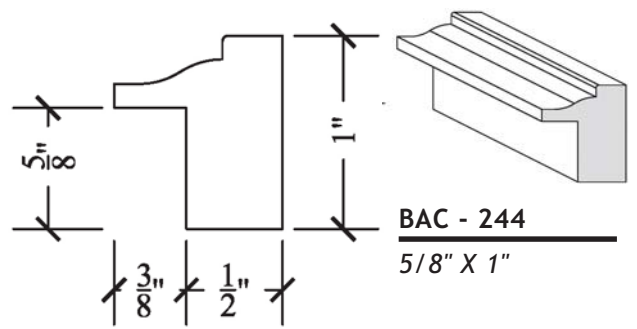

COVE / CHAIR RAIL

COV-142
13/16" X 3-1/2"

COV-143
1-1/16" X 4-5/8"

- SPECIES IN STOCK:**
- Alder (Clear)
 - Alder (Knotty)
 - Cherry
 - Maple (Hard White)
 - Mahogany (Khaya)
 - Poplar
 - Red Oak

ALL PROFILES SHOWN
55% ACTUAL SIZE

CHR-140
3/4" X 3"

CHR-141
3/4" X 2-3/16"

BASE SHOE / BACK BAND

SHO - 1
3/8" X 3/4"

ALL PROFILES SHOWN
50% ACTUAL SIZE

SHO - 2
1/2" X 3/4"

BAC - 244
5/8" X 1"

MULTIPLE SIZES OF S4S IN STOCK IN EIGHT SPECIES