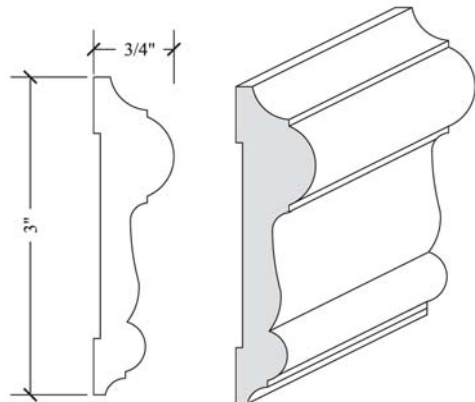

COVE / CHAIR RAIL

COV-142
13/16" X 3-1/2"

COV-143
1-1/16" X 4-5/8"

- SPECIES IN STOCK:**
- Alder (Clear)
 - Alder (Knotty)
 - Cherry
 - Maple (Hard White)
 - Mahogany (Khaya)
 - Poplar
 - Red Oak

ALL PROFILES SHOWN
55% ACTUAL SIZE

CHR-140
3/4" X 3"

CHR-141
3/4" X 2-3/16"

BASE SHOE / BACK BAND

SHO - 1
3/8" X 3/4"

ALL PROFILES SHOWN
50% ACTUAL SIZE

SHO - 2
1/2" X 3/4"

BAC - 244
5/8" X 1"

MULTIPLE SIZES OF S4S IN STOCK IN EIGHT SPECIES