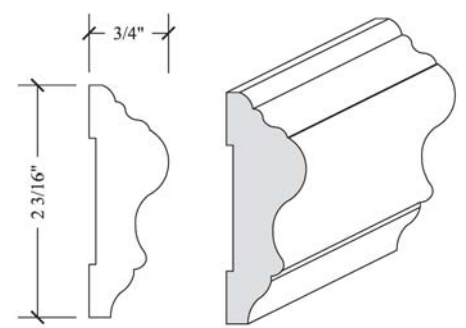

COVE / CHAIR RAIL

COV-142
13/16" X 3-1/2"

COV-143
1-1/16" X 4-5/8"

- SPECIES IN STOCK:**
- Alder (Clear)
 - Alder (Knotty)
 - Cherry
 - Maple (Hard White)
 - Mahogany (Khaya)
 - Poplar
 - Red Oak

ALL PROFILES SHOWN
55% ACTUAL SIZE

CHR-140
3/4" X 3"

CHR-141
3/4" X 2-3/16"

BASE SHOE / BACK BAND

SHO - 1
3/8" X 3/4"

ALL PROFILES SHOWN
50% ACTUAL SIZE

SHO - 2
1/2" X 3/4"

BAC - 244
5/8" X 1"

MULTIPLE SIZES OF S4S IN STOCK IN EIGHT SPECIES