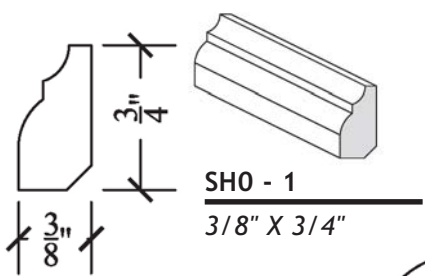

COVE / CHAIR RAIL

COV-142
13/16" X 3-1/2"

COV-143
1-1/16" X 4-5/8"

- SPECIES IN STOCK:**
- Alder (Clear)
 - Alder (Knotty)
 - Cherry
 - Maple (Hard White)
 - Mahogany (Khaya)
 - Poplar
 - Red Oak

ALL PROFILES SHOWN
55% ACTUAL SIZE

CHR-140
3/4" X 3"

CHR-141
3/4" X 2-3/16"

BASE SHOE / BACK BAND

SHO - 1
3/8" X 3/4"

ALL PROFILES SHOWN
50% ACTUAL SIZE

SHO - 2
1/2" X 3/4"

BAC - 244
5/8" X 1"

MULTIPLE SIZES OF S4S IN STOCK IN EIGHT SPECIES