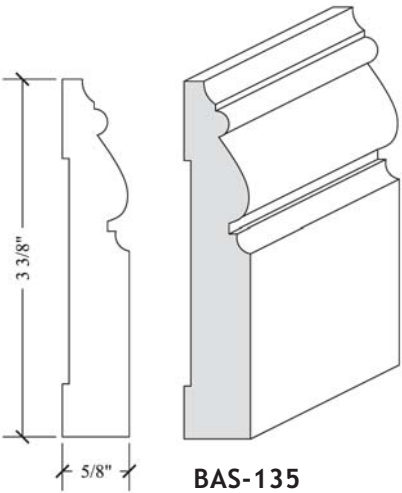

BASE

BAS-131
3/4" X 6"

BAS-133
5/8" X 5-3/8"

BAS-135
5/8" X 3-3/8"

SPECIES IN STOCK:

- Alder (Clear)
- Alder (Knotty)
- Cherry
- Maple (Hard White)
- Mahogany (Khaya)
- Poplar
- Red Oak

BAS-137
5/8" X 3-1/2"

BAS-139
5/8" X 3-3/8"

ALL PROFILES SHOWN
55% ACTUAL SIZE