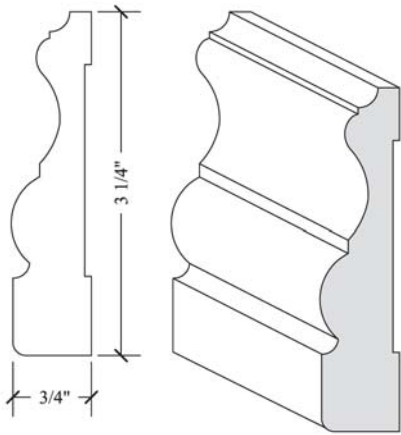

CAS-130
 13/16" X 3-1/2"

CAS-132
 3/4" X 3-1/4"

CAS-134
 3/4" X 2-7/16"

- SPECIES IN STOCK:**
- Alder (Clear)
 - Alder (Knotty)
 - Cherry
 - Maple (Hard White)
 - Mahogany (Khaya)
 - Poplar
 - Red Oak

CAS-136
 3/4" X 2-1/2"

CAS-138
 3/4" X 3-1/4"

ALL PROFILES SHOWN
 55% ACTUAL SIZE