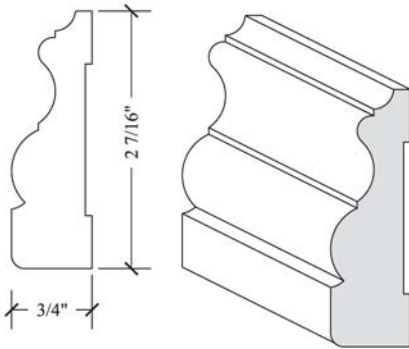

CAS-130
 13/16" X 3-1/2"

CAS-132
 3/4" X 3-1/4"

CAS-134
 3/4" X 2-7/16"

- SPECIES IN STOCK:**
- Alder (Clear)
 - Alder (Knotty)
 - Cherry
 - Maple (Hard White)
 - Mahogany (Khaya)
 - Poplar
 - Red Oak

CAS-136
 3/4" X 2-1/2"

CAS-138
 3/4" X 3-1/4"

ALL PROFILES SHOWN
 55% ACTUAL SIZE