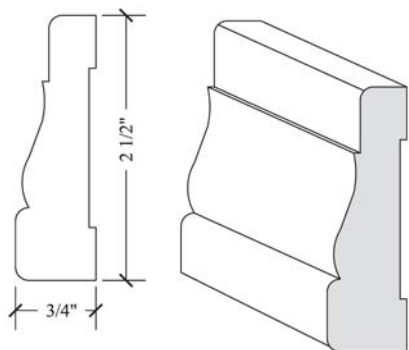

CAS-130
 13/16" X 3-1/2"

CAS-132
 3/4" X 3-1/4"

CAS-134
 3/4" X 2-7/16"

- SPECIES IN STOCK:**
- Alder (Clear)
 - Alder (Knotty)
 - Cherry
 - Maple (Hard White)
 - Mahogany (Khaya)
 - Poplar
 - Red Oak

CAS-136
 3/4" X 2-1/2"

CAS-138
 3/4" X 3-1/4"

ALL PROFILES SHOWN
 55% ACTUAL SIZE