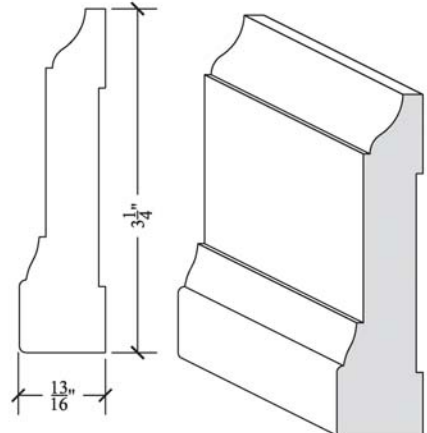

CAS-130
 13/16" X 3-1/2"

CAS-132
 3/4" X 3-1/4"

CAS-134
 3/4" X 2-7/16"

- SPECIES IN STOCK:**
- Alder (Clear)
 - Alder (Knotty)
 - Cherry
 - Maple (Hard White)
 - Mahogany (Khaya)
 - Poplar
 - Red Oak

CAS-136
 3/4" X 2-1/2"

CAS-138
 3/4" X 3-1/4"

ALL PROFILES SHOWN
 55% ACTUAL SIZE