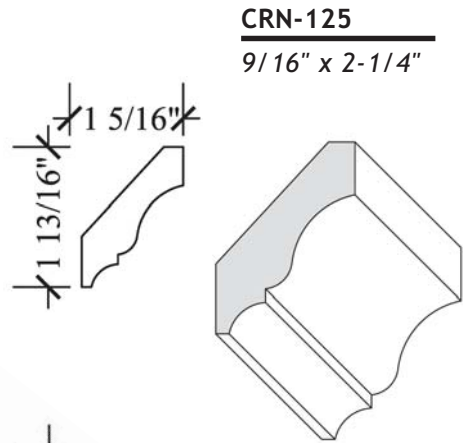

# CROWN MOLDING

**CRN-124**  
1/2" x 1-5/8"

**CRN-125**  
9/16" x 2-1/4"

**CRN-126**  
9/16" x 3-1/4"

**CRN-127**  
5/8" x 4-1/2"

**CRN-128**  
11/16" x 5-3/8"

ALL PROFILES SHOWN  
55% ACTUAL SIZE

**CRN-129**  
3/4" x 6-1/4"  
(not shown)