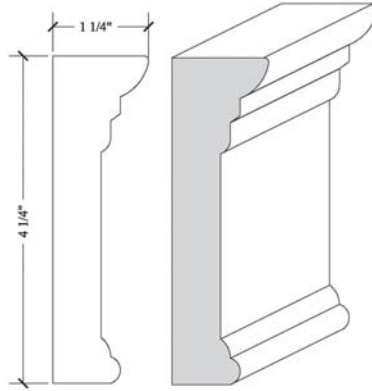

TRADITIONAL ARCHITRAVES

ARC-111

1-1/4" X 3-1/2"
(MDF 1-1/8" x 3-1/2")

ARC-112

1-1/4" X 4-1/4"
(MDF 1-1/8" x 4-1/4")

ARC-113

1-1/4" X 5"
(MDF 1-1/8" x 5")

SPECIES IN STOCK:

- Alder (Clear)
- Alder (Knotty)
- Cherry
- Maple (Hard White)
- Mahogany (Khaya)
- Pine (Clear)
- Poplar
- Red Oak
- Double-Primed MDF

ALL PROFILES SHOWN
40% ACTUAL SIZE

CLASSIC ARCHITRAVES

ARC-108

2-1/8" X 4-3/4"

ARC-109

2-1/8" X 5-1/2"