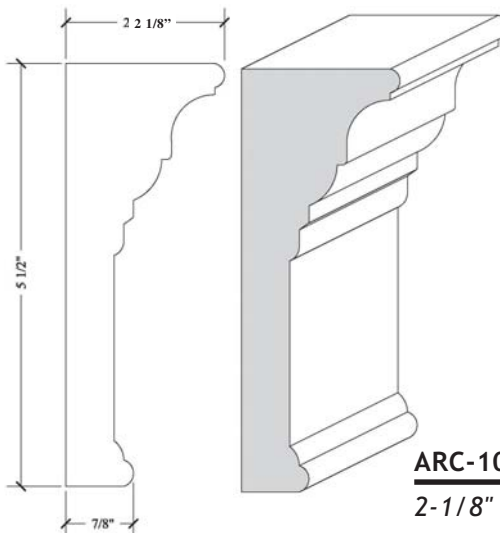

TRADITIONAL ARCHITRAVES

ARC-111

1-1/4" X 3-1/2"
(MDF 1-1/8" x 3-1/2")

ARC-112

1-1/4" X 4-1/4"
(MDF 1-1/8" x 4-1/4")

ARC-113

1-1/4" X 5"
(MDF 1-1/8" x 5")

SPECIES IN STOCK:

- Alder (Clear)
- Alder (Knotty)
- Cherry
- Maple (Hard White)
- Mahogany (Khaya)
- Pine (Clear)
- Poplar
- Red Oak
- Double-Primed MDF

ALL PROFILES SHOWN
40% ACTUAL SIZE

CLASSIC ARCHITRAVES

ARC-108

2-1/8" X 4-3/4"

ARC-109

2-1/8" X 5-1/2"