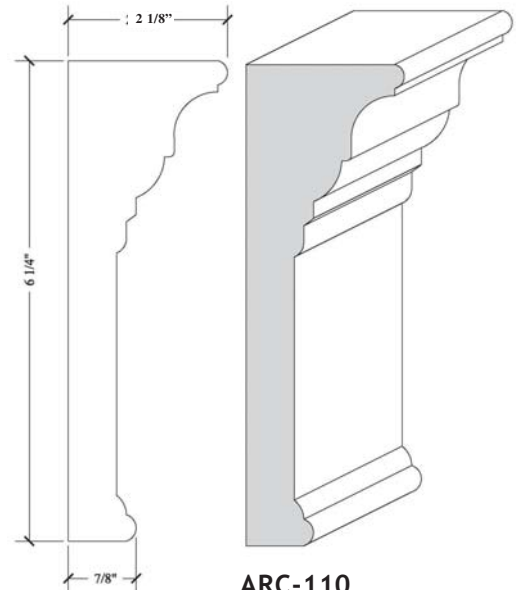

TRADITIONAL ARCHITRAVES

ARC-111

1-1/4" X 3-1/2"
(MDF 1-1/8" x 3-1/2")

ARC-112

1-1/4" X 4-1/4"
(MDF 1-1/8" x 4-1/4")

ARC-113

1-1/4" X 5"
(MDF 1-1/8" x 5")

SPECIES IN STOCK:

- Alder (Clear)
- Alder (Knotty)
- Cherry
- Maple (Hard White)
- Mahogany (Khaya)
- Pine (Clear)
- Poplar
- Red Oak
- Double-Primed MDF

ALL PROFILES SHOWN
40% ACTUAL SIZE

CLASSIC ARCHITRAVES

ARC-108

2-1/8" X 4-3/4"

ARC-109

2-1/8" X 5-1/2"