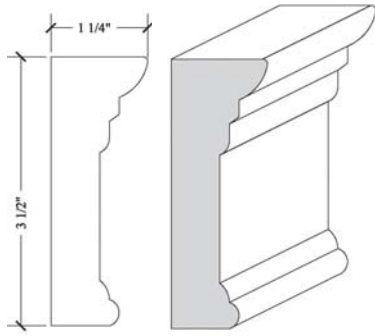

TRADITIONAL ARCHITRAVES

ARC-111

1-1/4" X 3-1/2"
(MDF 1-1/8" x 3-1/2")

ARC-112

1-1/4" X 4-1/4"
(MDF 1-1/8" x 4-1/4")

ARC-113

1-1/4" X 5"
(MDF 1-1/8" x 5")

SPECIES IN STOCK:

- Alder (Clear)
- Alder (Knotty)
- Cherry
- Maple (Hard White)
- Mahogany (Khaya)
- Pine (Clear)
- Poplar
- Red Oak
- Double-Primed MDF

ALL PROFILES SHOWN
40% ACTUAL SIZE

CLASSIC ARCHITRAVES

ARC-108

2-1/8" X 4-3/4"

ARC-109

2-1/8" X 5-1/2"