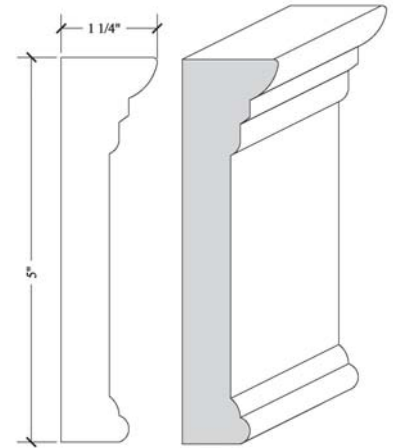

TRADITIONAL ARCHITRAVES

ARC-111

1-1/4" X 3-1/2"
(MDF 1-1/8" x 3-1/2")

ARC-112

1-1/4" X 4-1/4"
(MDF 1-1/8" x 4-1/4")

ARC-113

1-1/4" X 5"
(MDF 1-1/8" x 5")

SPECIES IN STOCK:

- Alder (Clear)
- Alder (Knotty)
- Cherry
- Maple (Hard White)
- Mahogany (Khaya)
- Pine (Clear)
- Poplar
- Red Oak
- Double-Primed MDF

ALL PROFILES SHOWN
40% ACTUAL SIZE

CLASSIC ARCHITRAVES

ARC-108

2-1/8" X 4-3/4"

ARC-109

2-1/8" X 5-1/2"