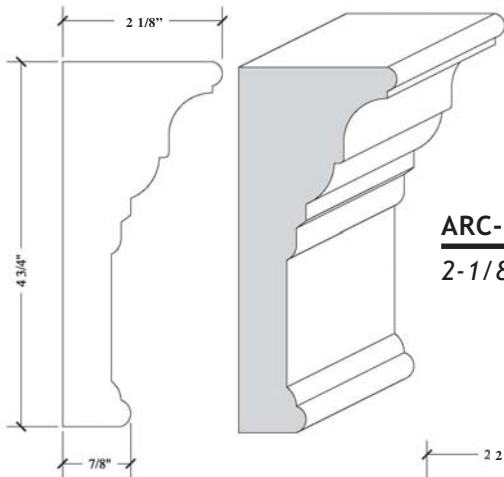

TRADITIONAL ARCHITRAVES

ARC-111

1-1/4" X 3-1/2"
(MDF 1-1/8" x 3-1/2")

ARC-112

1-1/4" X 4-1/4"
(MDF 1-1/8" x 4-1/4")

ARC-113

1-1/4" X 5"
(MDF 1-1/8" x 5")

SPECIES IN STOCK:

- Alder (Clear)
- Alder (Knotty)
- Cherry
- Maple (Hard White)
- Mahogany (Khaya)
- Pine (Clear)
- Poplar
- Red Oak
- Double-Primed MDF

ALL PROFILES SHOWN
40% ACTUAL SIZE

CLASSIC ARCHITRAVES

ARC-108

2-1/8" X 4-3/4"

ARC-109

2-1/8" X 5-1/2"