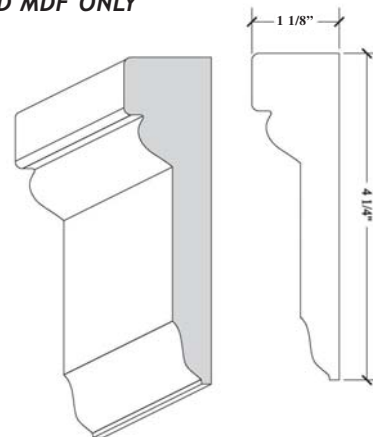

Keystones

- Keystones add upscale detailing
- Caps cover spliced joints
- Use for 3-1/8" and 2-1/8" headers
- Available for wood and MDF

Keystone for 3-1/8" Header

Keystone for 2-1/8" Header

SILL EXTENSIONS/CASINGS

SIL-114

3/4" X 3-1/4"

SIL-114 SPECIES IN STOCK:

- Alder (Clear)
- Alder (Knotty)
- Cherry
- Maple (Hard White)
- Mahogany (Khaya)
- Pine (Clear)
- Poplar
- Red Oak

ALL PROFILES
SHOWN 40%
ACTUAL SIZE

SIL-115, 116, 117 DOUBLE- PRIMED MDF ONLY

SIL-115

1-1/8" X 2-1/4"

SIL-116

1-1/8" X 3-1/4"

SIL-117

1-1/8" X 4-1/4"