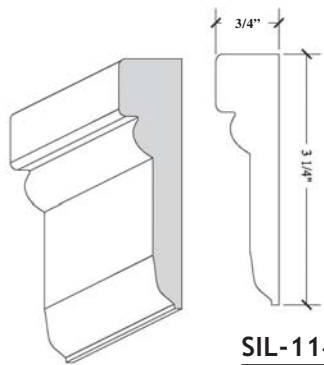

Keystones

- Keystones add upscale detailing
- Caps cover spliced joints
- Use for 3-1/8" and 2-1/8" headers
- Available for wood and MDF

Keystone for 3-1/8" Header

Keystone for 2-1/8" Header

SILL EXTENSIONS/CASINGS

SIL-114

3/4" X 3-1/4"

SIL-114 SPECIES IN STOCK:

- Alder (Clear)
- Alder (Knotty)
- Cherry
- Maple (Hard White)
- Mahogany (Khaya)
- Pine (Clear)
- Poplar
- Red Oak

ALL PROFILES
SHOWN 40%
ACTUAL SIZE

SIL-115, 116, 117 DOUBLE- PRIMED MDF ONLY

SIL-115

1-1/8" X 2-1/4"

SIL-116

1-1/8" X 3-1/4"

SIL-117

1-1/8" X 4-1/4"