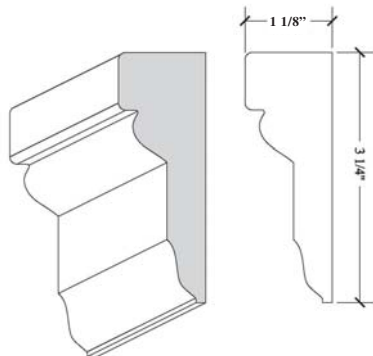

Keystones

- Keystones add upscale detailing
- Caps cover spliced joints
- Use for 3-1/8" and 2-1/8" headers
- Available for wood and MDF

Keystone for 3-1/8" Header

Keystone for 2-1/8" Header

SILL EXTENSIONS/CASINGS

SIL-114

3/4" X 3-1/4"

SIL-114 SPECIES IN STOCK:

- Alder (Clear)
- Alder (Knotty)
- Cherry
- Maple (Hard White)
- Mahogany (Khaya)
- Pine (Clear)
- Poplar
- Red Oak

ALL PROFILES
SHOWN 40%
ACTUAL SIZE

SIL-115, 116, 117 DOUBLE- PRIMED MDF ONLY

SIL-115

1-1/8" X 2-1/4"

SIL-116

1-1/8" X 3-1/4"

SIL-117

1-1/8" X 4-1/4"