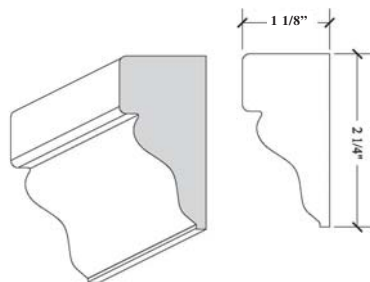

Keystones

- Keystones add upscale detailing
- Caps cover spliced joints
- Use for 3-1/8" and 2-1/8" headers
- Available for wood and MDF

Keystone for 3-1/8" Header

Keystone for 2-1/8" Header

SILL EXTENSIONS/CASINGS

SIL-114

3/4" X 3-1/4"

SIL-114 SPECIES IN STOCK:

- Alder (Clear)
- Alder (Knotty)
- Cherry
- Maple (Hard White)
- Mahogany (Khaya)
- Pine (Clear)
- Poplar
- Red Oak

ALL PROFILES
SHOWN 40%
ACTUAL SIZE

SIL-115, 116, 117 DOUBLE- PRIMED MDF ONLY

SIL-115

1-1/8" X 2-1/4"

SIL-116

1-1/8" X 3-1/4"

SIL-117

1-1/8" X 4-1/4"