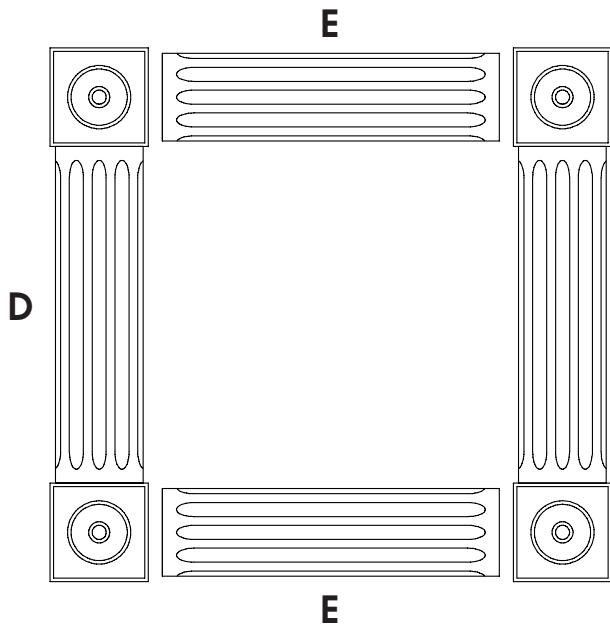

## Window and Door Trim Options

Choose fluting or craftman style.

Window trimmed with:  
 (2) C (2-in-1) Window Sides  
 (1) E Stop-fluted Header  
 (1) Sill extension *see page 10*

Window trimmed with:  
 (2) D Double-Rosette Window Sides  
 (2) E Stop-fluted Headers

Door trimmed with:  
 (2) A (3-in1) Sides  
 (1) E Stop-fluted Header