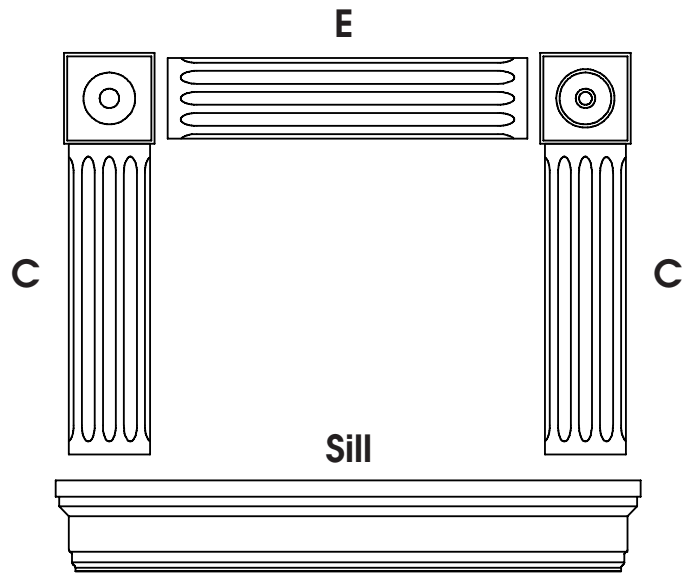

## Window and Door Trim Options

Choose fluting or craftman style.

Window trimmed with:  
 (2) C (2-in-1) Window Sides  
 (1) E Stop-fluted Header  
 (1) Sill extension *see page 10*

Window trimmed with:  
 (2) D Double-Rosette Window Sides  
 (2) E Stop-fluted Headers

Door trimmed with:  
 (2) A (3-in1) Sides  
 (1) E Stop-fluted Header